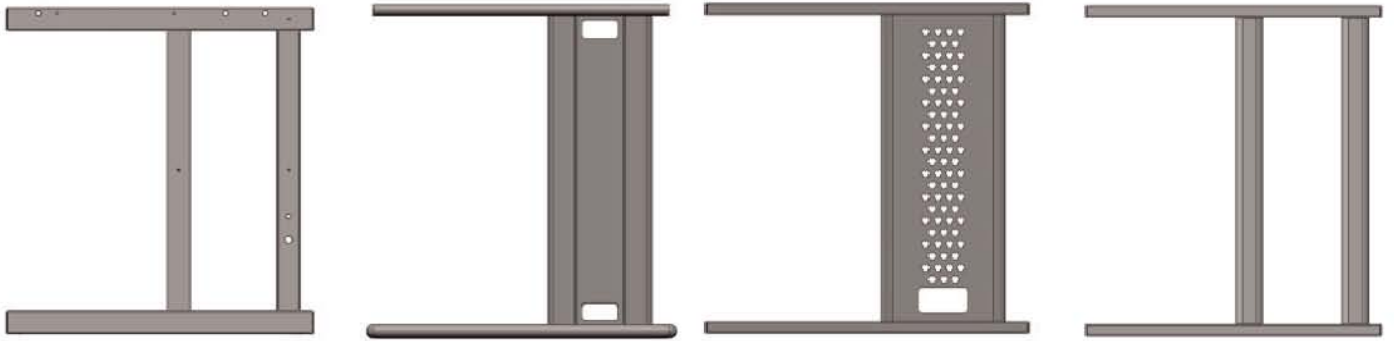

styles

standard