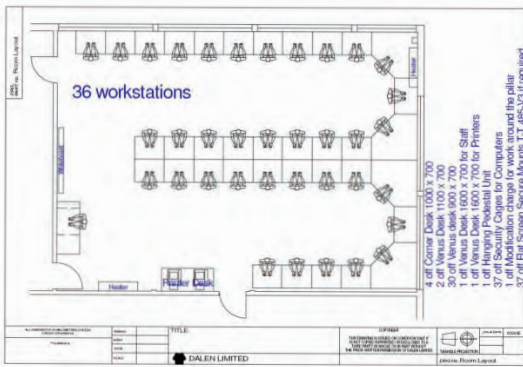

NETCOM ICT Suite Gold Package

Gold Package includes the following:

- Fully networked Cat5e user outlets inc local cabinet
- Double power sockets to supply every workstation
- Custom room design on CAD software
- ICT Security desks with lockable tower cages and monitor arms
- 1x Teachers desk with lockable tower cage and monitor arm
- Dell Mini Tower PC's. Dual core processor, 2GB Memory, 80 GB Hard drive

All our designs are bespoke and are designed to fit your individual requirements.

ABOVE: FREE CAD Layout of your room design