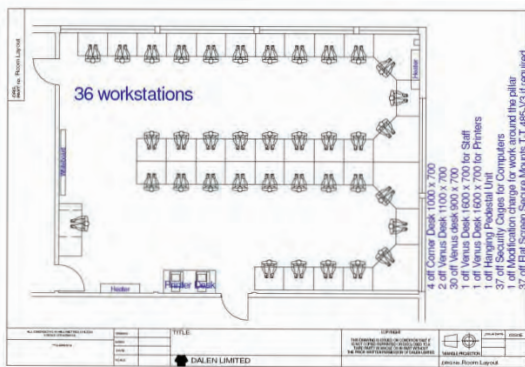

NETCOM ICT Suite Silver Package

Silver Package includes the following:

- Fully networked Cat5e user outlets inc local cabinet
- Double power sockets to supply every students workstation
- Custom room design on CAD software
- ICT Security desks with lockable tower cages and monitor arms
- 1x Teachers desk with lockable tower cage and monitor arm

All our designs are bespoke and are designed to fit your individual requirements.

ABOVE: FREE CAD Layout of your room design